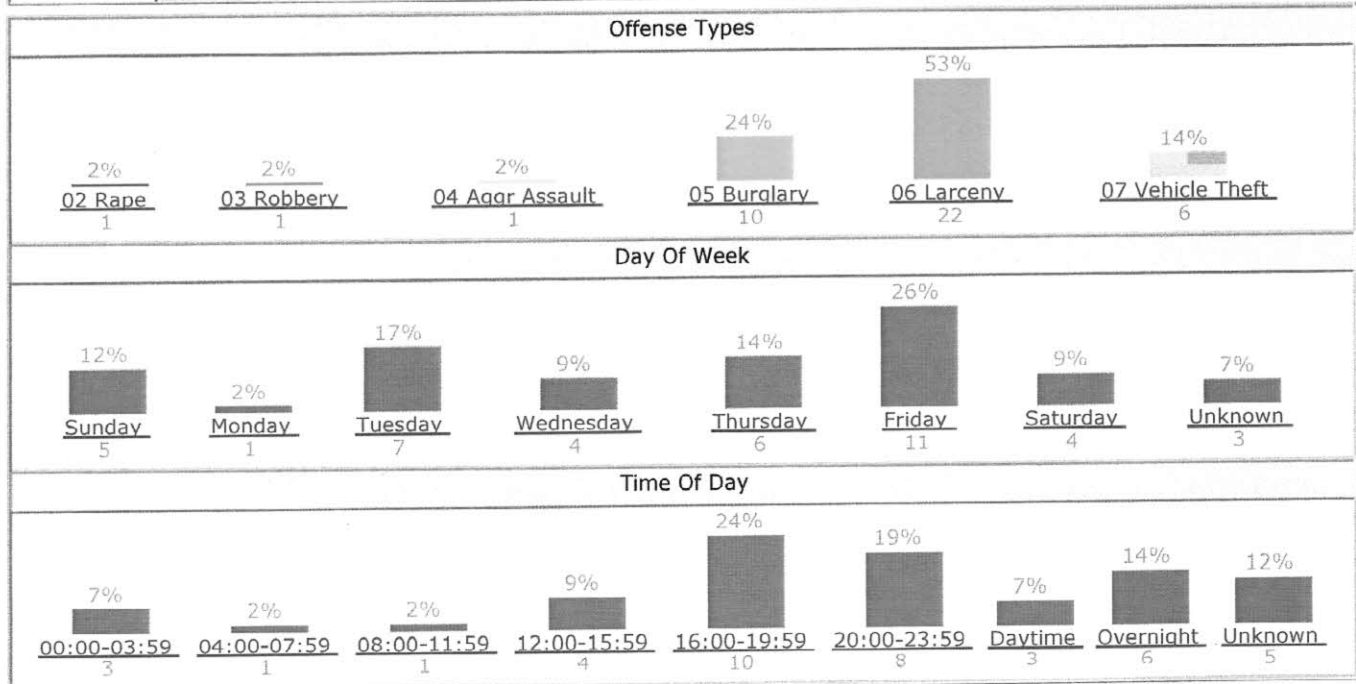

CAMIN

Portland Police Bureau - Offense Report

Area	Agency - MILWAUKIE POLICE City - MILWAUKIE	
Date Range	05/01/13 00:00 - 05/31/13 23:59	
Types	01 Homicide, 02 Rape, 03 Robbery, 04 Aggr Assault, 05 Burglary, 06 Larceny, 07 Vehicle Theft, 09 Arson	
Map Legend	<ul style="list-style-type: none"> ■ 02 Rape ▲ 03 Robbery ○ 04 Aggr Assault □ 05 Burglary ● 06 Larceny △ 07 Vehicle Theft 	
Disclaimer	Data extracted from CAMIN2 on 06/11/13. Data current as of 06/11/13 19:00. One point may represent more than one incident. Some incidents have no address and are not represented. FOR LAW ENFORCEMENT USE ONLY	